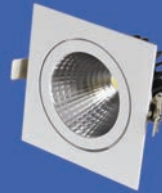

Adjustable 19,6W
LED Downlight 24° of 36°
3000K / 4000K / 5600K
1100lm / 1220lm / 1400lm
AC220-240V
Dimmable, CRI 82
Cut-out: 120 of 150mm